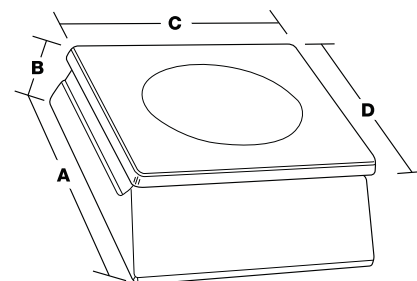

#### ENCLOSURE SIZE (W X D X H):

Platter: 11.8in x 9.5in  
Overall: 12.3in x 13.0in x 4.7in

#### WARRANTY

One-year limited warranty

DIMENSIONS			
<b>A</b>	13.0in (330mm)	<b>C</b>	11.8in (300mm)
<b>B</b>	4.7in (120mm)	<b>D</b>	9.5in (240mm)