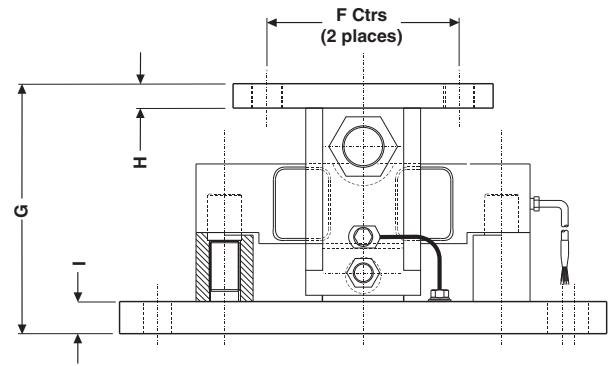

### DESCRIPTION

The 4158 silo mount is suitable for the support of tanks and silos, making it ideal for indoor or outdoor process control applications.

It is designed to support a uniformly distributed load and will allow tilt in any direction up to a maximum of  $\pm 3^\circ$ .

### OUTLINE DIMENSIONS in millimeters

This mount is designed for a uniformly distributed load on the top and bottom surfaces

Each comprises base plate assy, top plate assy, loading pin & support, bottom pin, mounting posts, retaining clips, earth strap with bolts & washers.

CAPACITY	A	B	C	D	E	F	G	H	I	J	K
10 - 25klb	240	180	180	130	190	190	142	12.7	19	Ø18x28	M20
40klb	380	203	203	140	320	150	195	19	25	Ø22x32	M24
50 - 75klb	380	203	203	140	320	150	210	19	25	Ø22x32	M24