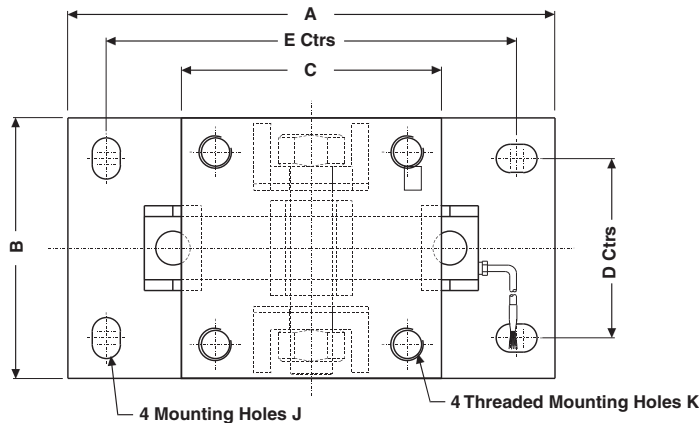

### DESCRIPTION

The 4158 silo mount is suitable for the support of tanks and silos, making it ideal for indoor or outdoor process control applications.

It is designed to support a uniformly distributed load and will allow tilt in any direction up to a maximum of  $\pm 3^\circ$ .

It forms a compact assembly which is rugged and tolerant of heavy industrial environments. Heavy gauge steel plate provides a rigid, robust load cell mount for high accuracy and prolonged life.

It incorporates lift-off protection and allows for thermal expansion of the weighing vessel.

### OUTLINE DIMENSIONS in millimeters

This mount is designed for a uniformly distributed load on the top and bottom surfaces

Each comprises base plate assy, top plate assy, loading pin & support, bottom pin, mounting posts, retaining clips, earth strap with bolts & washers.