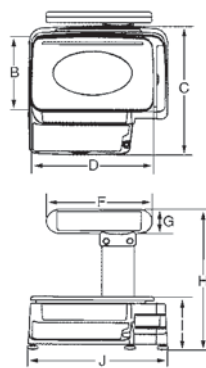

### SPECIFICATIONS

**CAPACITY/GRADUATIONS:**  
30 lb x 0.01 lb (15 kg x 0.005 kg)

**DISPLAY:**  
Tare: 4-digits  
Weight: 5-digits  
Unit/Price: 5-digits  
Total Price: 6-digits

**ACCURACY:**  
1/3000

**LABEL WIDTH:**  
1.5 in - 2.52 in (38 mm - 64 mm)

**LABEL LENGTH:**  
1.18 in - 3.35 in (30 mm - 85 mm)

**LABEL BACKING PAPER WIDTH:**  
Up to 2.64 in (up to 67 mm)

**PRINTING SPEED:**  
3.15 in per second (80mm per second)

**LABEL ROLL DIMENSIONS:**  
Inside diameter: 1.57 in (40mm)  
Outside diameter: 3.94 in (100mm)

### Astralink PLU editing software available

PLU Search Screen

PLU Entry Screen

Program Astra Preset Keys

Preview PLU List Report Before Printing

DIMENSIONS WITHOUT POLE DISPLAY			
<b>A</b>	9.2 in (234 mm)	<b>D</b>	15.7 in (400 mm)
<b>B</b>	16.3 in (414 mm)	<b>E</b>	6.5 in (165 mm)
<b>C</b>	14.1 in (358 mm)		

DIMENSIONS WITH POLE DISPLAY			
<b>B</b>	9.2 in (234 mm)	<b>G</b>	3.1 in (80 mm)
<b>C</b>	16.3 in (415 mm)	<b>H</b>	18.3 in (465 mm)
<b>D</b>	14.0 in (356 mm)	<b>I</b>	6.9 in (176 mm)
<b>F</b>	12.2 in (310 mm)	<b>J</b>	15.7 in (400 mm)