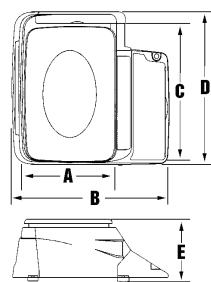

### SPECIFICATIONS

**CAPACITY/GRADUATIONS:**  
30 lb x 0.01 lb (15 kg x 0.005 kg)

**DISPLAY:**  
Tare: 4-digits  
Weight: 5-digits  
Unit/Price: 5-digits  
Total Price: 6-digits

**ACCURACY:**  
1/3000

**LABEL WIDTH:**  
1.5 in - 2.52 in (38 mm - 64 mm)

**LABEL LENGTH:**  
1.18 in - 3.35 in (30 mm - 85 mm)

**LABEL BACKING PAPER WIDTH:**  
Up to 2.64 in (up to 67 mm)

**PRINTING SPEED:**  
3.15 in per second (80mm per second)

**LABEL ROLL DIMENSIONS:**  
Inside diameter: 1.57 in (40mm)  
Outside diameter: 3.94 in (100mm)

### Astralink PLU editing software available

PLU Search Screen

PLU Entry Screen

Program Astra Preset Keys

Preview PLU List Report Before Printing

DIMENSIONS WITHOUT POLE DISPLAY			
<b>A</b>	9.2 in (234 mm)	<b>D</b>	15.7 in (400 mm)
<b>B</b>	16.3 in (414 mm)	<b>E</b>	6.5 in (165 mm)
<b>C</b>	14.1 in (358 mm)		

DIMENSIONS WITH POLE DISPLAY			
<b>B</b>	9.2 in (234 mm)	<b>G</b>	3.1 in (80 mm)
<b>C</b>	16.3 in (415 mm)	<b>H</b>	18.3 in (465 mm)
<b>D</b>	14.0 in (356 mm)	<b>I</b>	6.9 in (176 mm)
<b>F</b>	12.2 in (310 mm)	<b>J</b>	15.7 in (400 mm)