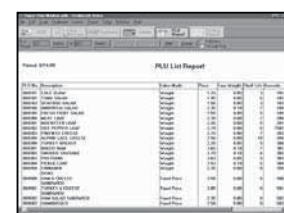

### Astralink PLU editing software available

PLU Search Screen

PLU Entry Screen

Program Astra Preset Keys

Preview PLU List Report Before Printing

DIMENSIONS WITHOUT POLE DISPLAY			
<b>A</b>	9.2 in (234 mm)	<b>D</b>	15.7 in (400 mm)
<b>B</b>	16.3 in (414 mm)	<b>E</b>	6.5 in (165 mm)
<b>C</b>	14.1 in (358 mm)		