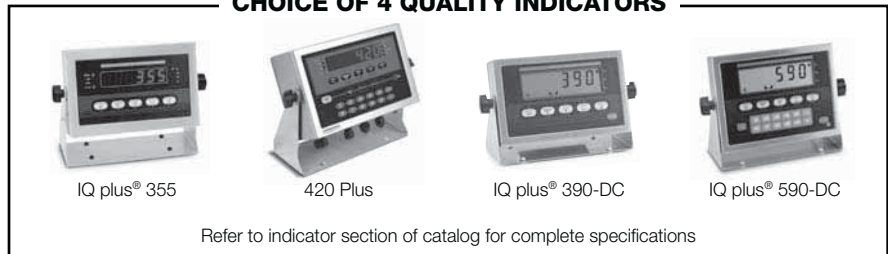

CHOICE OF 4 QUALITY INDICATORS

Refer to indicator section of catalog for complete specifications

ROUGHDECK ROUGH-N-READY SYSTEM

PACKAGE INCLUDES: IQ plus® 355, 420 Plus, IQ plus® 390-DC, or IQ plus® 590-DC indicator, RoughDeck 4ft x 4ft floor scale, 20ft of hostile environment load cell cable and quick disconnect.